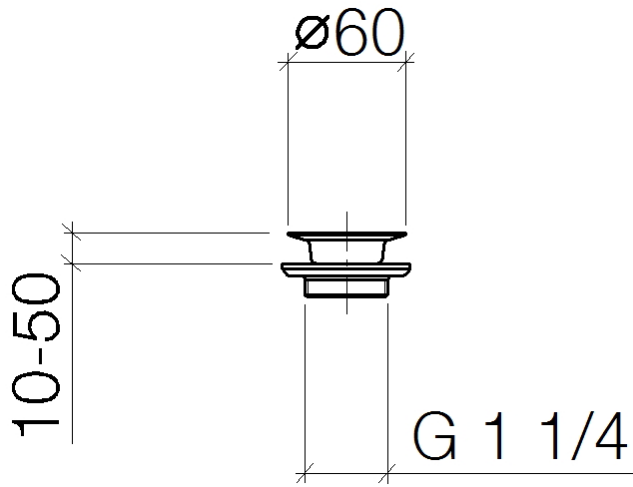

10 100 970

Fits: IMO, LULU, MADISON, MEM, TARA,  
CL.1, LISSÉ, VAIA, META, CYO

	Brushed Champagne (22kt Gold)	10 100 970-46
	Chrome	10 100 970-00
	Brushed Platinum	10 100 970-06
	Platinum	10 100 970-08
	Durabross (23kt Gold)	10 100 970-09
	Dark Chrome	10 100 970-19
	Light Gold	10 100 970-26
	Brushed Light Gold	10 100 970-27
	Brushed Durabross (23kt Gold)	10 100 970-28
	Brushed Bronze	10 100 970-42
	Champagne (22kt Gold)	10 100 970-47
	Brushed Chrome	10 100 970-93
	Brushed Dark Platinum	10 100 970-99

Grated waste 1 1/4" - Brushed Champagne (22kt Gold)

---

IMO

10 100 970

10 100 970

10 100 970

Parts for other finishes can be found here: [Chrome](#)

### Spare parts list

No.	Item Number	Name	Quantity used	Delivery time
1	09 30 30 115-46	screw	1	30
2	09 11 01 005-46	strainer	1	30
3	09 14 03 005 90	seal	1	60
4	09 11 01 007-07	pop-up waste	1	60