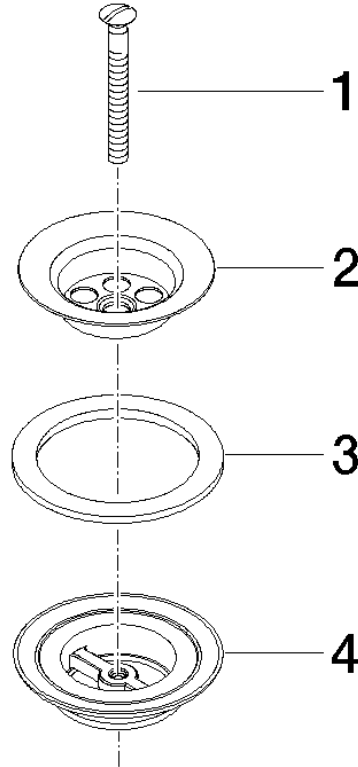

10 100 970

Fits: IMO, LULU, MADISON, MEM, TARA,  
CL.1, LISSÉ, VAIA, META, CYO

	Brushed Champagne (22kt Gold)	10 100 970-46
	Chrome	10 100 970-00
	Brushed Platinum	10 100 970-06
	Platinum	10 100 970-08
	Durabross (23kt Gold)	10 100 970-09
	Dark Chrome	10 100 970-19
	Light Gold	10 100 970-26
	Brushed Light Gold	10 100 970-27
	Brushed Durabross (23kt Gold)	10 100 970-28
	Brushed Bronze	10 100 970-42
	Champagne (22kt Gold)	10 100 970-47
	Brushed Chrome	10 100 970-93
	Brushed Dark Platinum	10 100 970-99

Grated waste 1 1/4" - Brushed Champagne (22kt Gold)

---

IMO

10 100 970

10 100 970

10 100 970

Parts for other finishes can be found here: [Chrome](#)

### Spare parts list

No.	Item Number	Name	Quantity used	Delivery time
1	09 30 30 115-46	screw	1	30
2	09 11 01 005-46	strainer	1	30
3	09 14 03 005 90	seal	1	60
4	09 11 01 007-07	pop-up waste	1	60